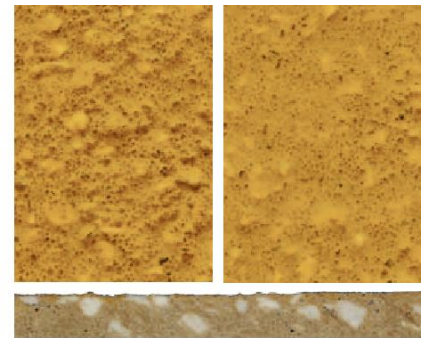

# ACL-BrewScreed, ACL-Screed FS & FSSC Heavy Duty Polyurethane Screed Colour Chart

**Chelsea Blue**

**Red**

**Sahara**

**Mid Grey**

**Dark Grey**

**Charcoal**

**Buff**

**Safety Yellow – Surcharge applies**

**Yellow**

**Green**

**Brown**

**Safety Red – Surcharge applies**

Some colours in some systems can be affected by UV light over time. Non standard colours are available on request. The colours shown may differ from the original product due to reprographic and technological media variations. The same colour in different products may also vary due to the composition and texture of the final finish. If colour and final aesthetics are of concern, please contact us to request an actual sample of the colour and system required.