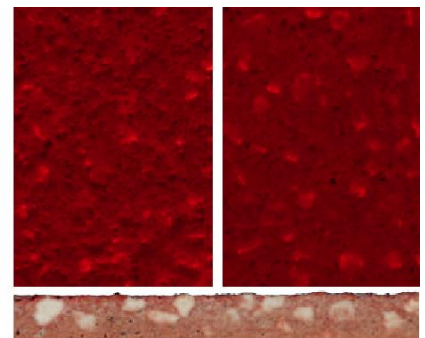

# ACL-BrewScreed, ACL-Screed FS & FSSC Heavy Duty Polyurethane Screed Colour Chart

**Chelsea Blue**

**Red**

**Sahara**

**Mid Grey**

**Dark Grey**

**Charcoal**

**Buff**

**Safety Yellow – Surcharge applies**

**Yellow**

**Green**

**Brown**

**Safety Red – Surcharge applies**

Some colours in some systems can be affected by UV light over time. Non standard colours are available on request. The colours shown may differ from the original product due to reprographic and technological media variations. The same colour in different products may also vary due to the composition and texture of the final finish. If colour and final aesthetics are of concern, please contact us to request an actual sample of the colour and system required.