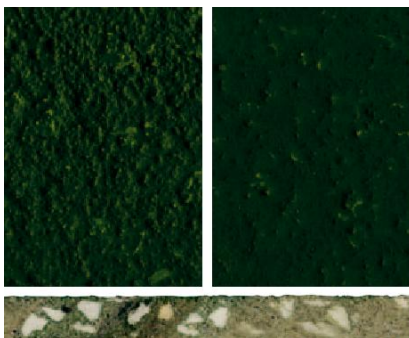

# ACL-BrewScreed, ACL-Screed FS & FSSC Heavy Duty Polyurethane Screed Colour Chart

**Chelsea Blue**

**Red**

**Sahara**

**Mid Grey**

**Dark Grey**

**Charcoal**

**Buff**

**Safety Yellow – Surcharge applies**

**Yellow**

**Green**

**Brown**

**Safety Red – Surcharge applies**

Some colours in some systems can be affected by UV light over time. Non standard colours are available on request. The colours shown may differ from the original product due to reprographic and technological media variations. The same colour in different products may also vary due to the composition and texture of the final finish. If colour and final aesthetics are of concern, please contact us to request an actual sample of the colour and system required.