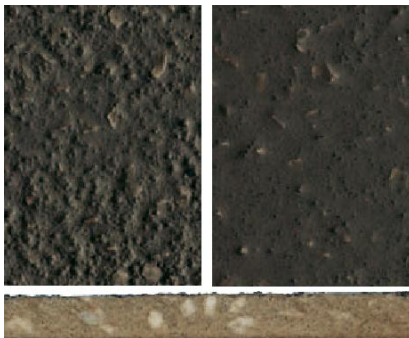

# ACL-BrewScreed, ACL-Screed FS & FSSC Heavy Duty Polyurethane Screed Colour Chart

**Chelsea Blue**

**Red**

**Sahara**

**Mid Grey**

**Dark Grey**

**Charcoal**

**Buff**

**Safety Yellow – Surcharge applies**

**Yellow**

**Green**

**Brown**

**Safety Red – Surcharge applies**

Some colours in some systems can be affected by UV light over time. Non standard colours are available on request. The colours shown may differ from the original product due to reprographic and technological media variations. The same colour in different products may also vary due to the composition and texture of the final finish. If colour and final aesthetics are of concern, please contact us to request an actual sample of the colour and system required.