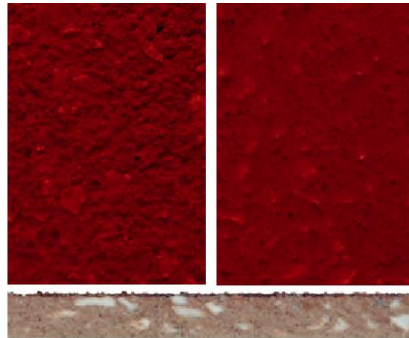

# ACL-BrewScreed, ACL-Screed FS & FSSC Heavy Duty Polyurethane Screed Colour Chart

**Chelsea Blue**

**Red**

**Sahara**

**Mid Grey**

**Dark Grey**

**Charcoal**

**Buff**

**Safety Yellow – Surcharge applies**

**Yellow**

**Green**

**Brown**

**Safety Red – Surcharge applies**

Some colours in some systems can be affected by UV light over time. Non standard colours are available on request. The colours shown may differ from the original product due to reprographic and technological media variations. The same colour in different products may also vary due to the composition and texture of the final finish. If colour and final aesthetics are of concern, please contact us to request an actual sample of the colour and system required.