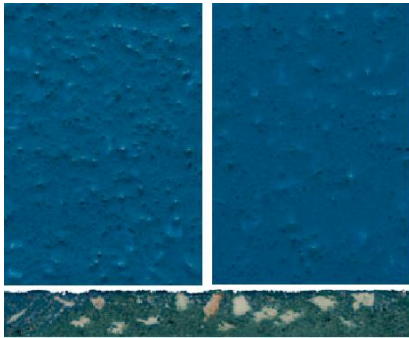

# ACL-BrewScreed, ACL-Screed FS & FSSC Heavy Duty Polyurethane Screed Colour Chart

**Chelsea Blue**

**Red**

**Sahara**

**Mid Grey**

**Dark Grey**

**Charcoal**

**Buff**

**Safety Yellow – Surcharge applies**

**Yellow**

**Green**

**Brown**

**Safety Red – Surcharge applies**

Some colours in some systems can be affected by UV light over time. Non standard colours are available on request. The colours shown may differ from the original product due to reprographic and technological media variations. The same colour in different products may also vary due to the composition and texture of the final finish. If colour and final aesthetics are of concern, please contact us to request an actual sample of the colour and system required.