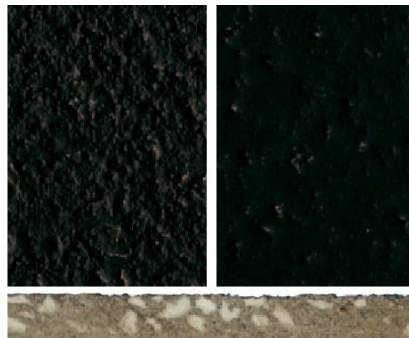

# ACL-BrewScreed, ACL-Screed FS & FSSC Heavy Duty Polyurethane Screed Colour Chart

**Chelsea Blue**

**Red**

**Sahara**

**Mid Grey**

**Dark Grey**

**Charcoal**

**Buff**

**Safety Yellow – Surcharge applies**

**Yellow**

**Green**

**Brown**

**Safety Red – Surcharge applies**

Some colours in some systems can be affected by UV light over time. Non standard colours are available on request. The colours shown may differ from the original product due to reprographic and technological media variations. The same colour in different products may also vary due to the composition and texture of the final finish. If colour and final aesthetics are of concern, please contact us to request an actual sample of the colour and system required.