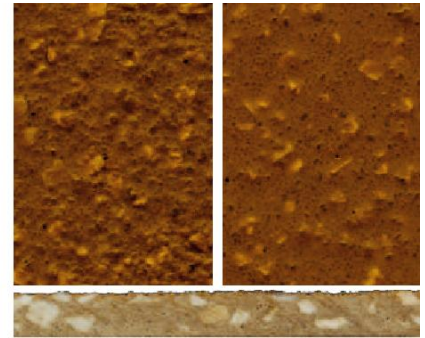

# ACL-BrewScreed, ACL-Screed FS & FSSC Heavy Duty Polyurethane Screed Colour Chart

**Chelsea Blue**

**Red**

**Sahara**

**Mid Grey**

**Dark Grey**

**Charcoal**

**Buff**

**Safety Yellow – Surcharge applies**

**Yellow**

**Green**

**Brown**

**Safety Red – Surcharge applies**

Some colours in some systems can be affected by UV light over time. Non standard colours are available on request. The colours shown may differ from the original product due to reprographic and technological media variations. The same colour in different products may also vary due to the composition and texture of the final finish. If colour and final aesthetics are of concern, please contact us to request an actual sample of the colour and system required.