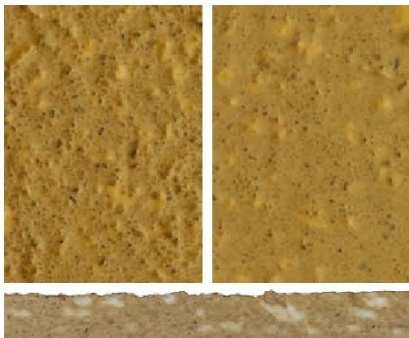

# ACL-BrewScreed, ACL-Screed FS & FSSC Heavy Duty Polyurethane Screed Colour Chart

**Chelsea Blue**

**Red**

**Sahara**

**Mid Grey**

**Dark Grey**

**Charcoal**

**Buff**

**Safety Yellow – Surcharge applies**

**Yellow**

**Green**

**Brown**

**Safety Red – Surcharge applies**

Some colours in some systems can be affected by UV light over time. Non standard colours are available on request. The colours shown may differ from the original product due to reprographic and technological media variations. The same colour in different products may also vary due to the composition and texture of the final finish. If colour and final aesthetics are of concern, please contact us to request an actual sample of the colour and system required.