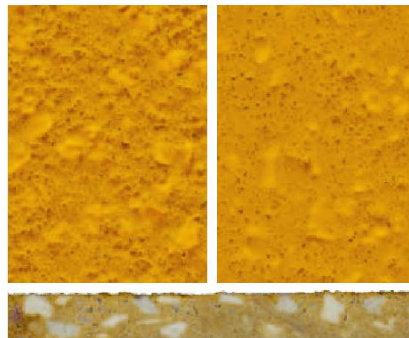

# ACL-BrewScreed, ACL-Screed FS & FSSC Heavy Duty Polyurethane Screed Colour Chart

**Chelsea Blue**

**Red**

**Sahara**

**Mid Grey**

**Dark Grey**

**Charcoal**

**Buff**

**Safety Yellow – Surcharge applies**

**Yellow**

**Green**

**Brown**

**Safety Red – Surcharge applies**

Some colours in some systems can be affected by UV light over time. Non standard colours are available on request. The colours shown may differ from the original product due to reprographic and technological media variations. The same colour in different products may also vary due to the composition and texture of the final finish. If colour and final aesthetics are of concern, please contact us to request an actual sample of the colour and system required.