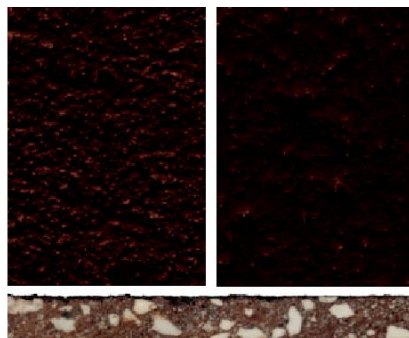

# ACL-BrewScreed, ACL-Screed FS & FSSC Heavy Duty Polyurethane Screed Colour Chart

**Chelsea Blue**

**Red**

**Sahara**

**Mid Grey**

**Dark Grey**

**Charcoal**

**Buff**

**Safety Yellow – Surcharge applies**

**Yellow**

**Green**

**Brown**

**Safety Red – Surcharge applies**

Some colours in some systems can be affected by UV light over time. Non standard colours are available on request. The colours shown may differ from the original product due to reprographic and technological media variations. The same colour in different products may also vary due to the composition and texture of the final finish. If colour and final aesthetics are of concern, please contact us to request an actual sample of the colour and system required.